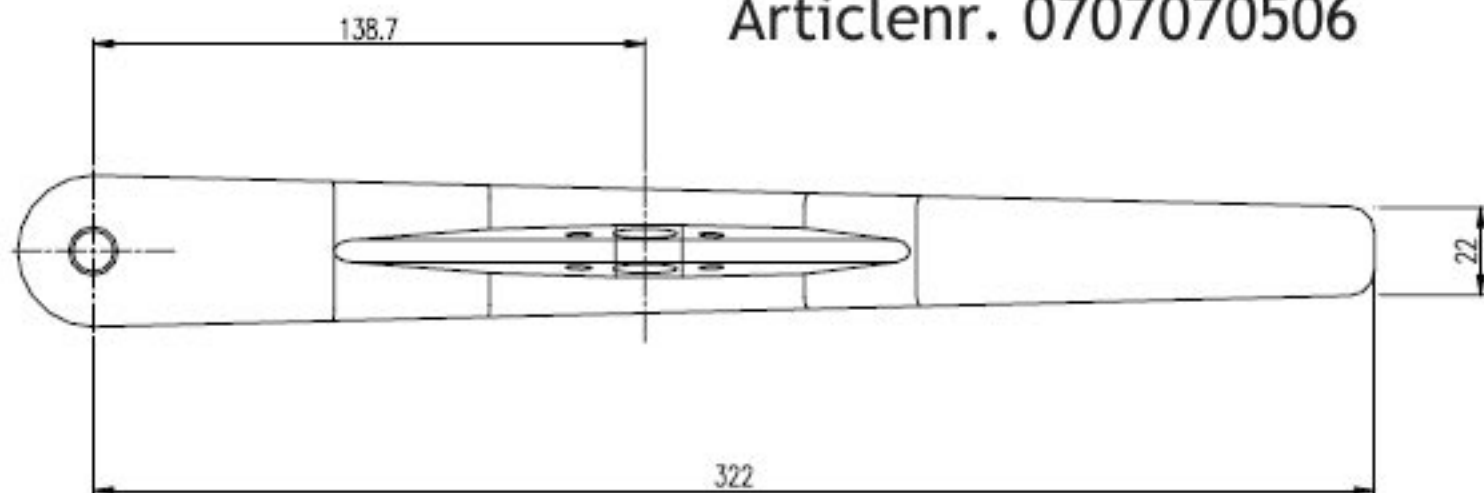

Articlenr. 0707070506

Part No	Description	Weight
22182	Handle	820g