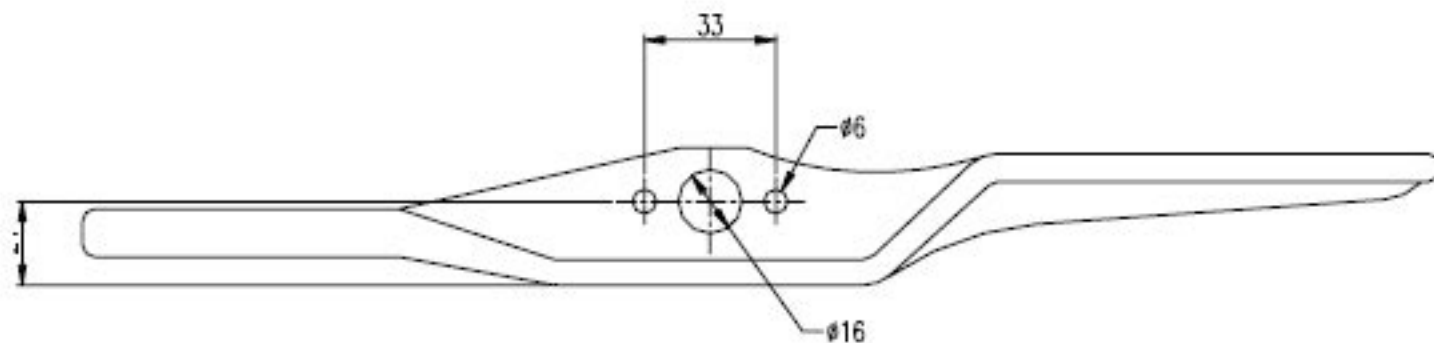

Articlenr. 0707070506

Part No	Description	Weight
22182	Handle	820g